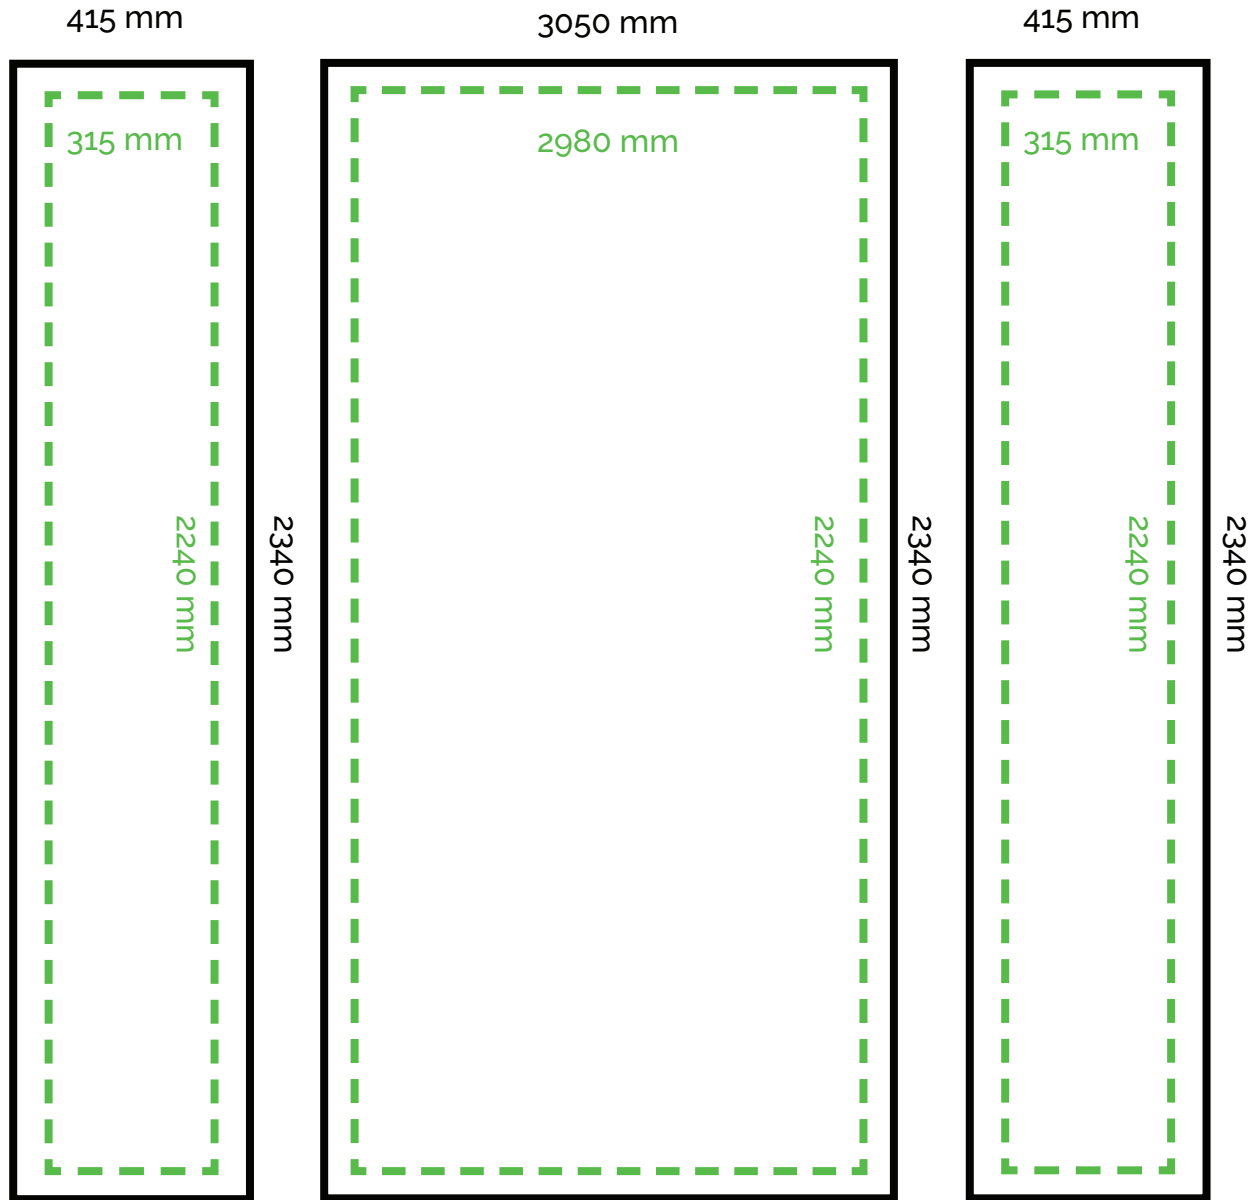

4X3 CURVED (separate)

LAYOUT

- Bleed size
- Center: 3050 mm W x 2340 mm H
- Endcaps: 415 mm W x 2340 mm H
- - -** The main area of printing
- Center: 2980mm W x 2240 mm H
- Endcaps: 315 mm W x 2240 mm H