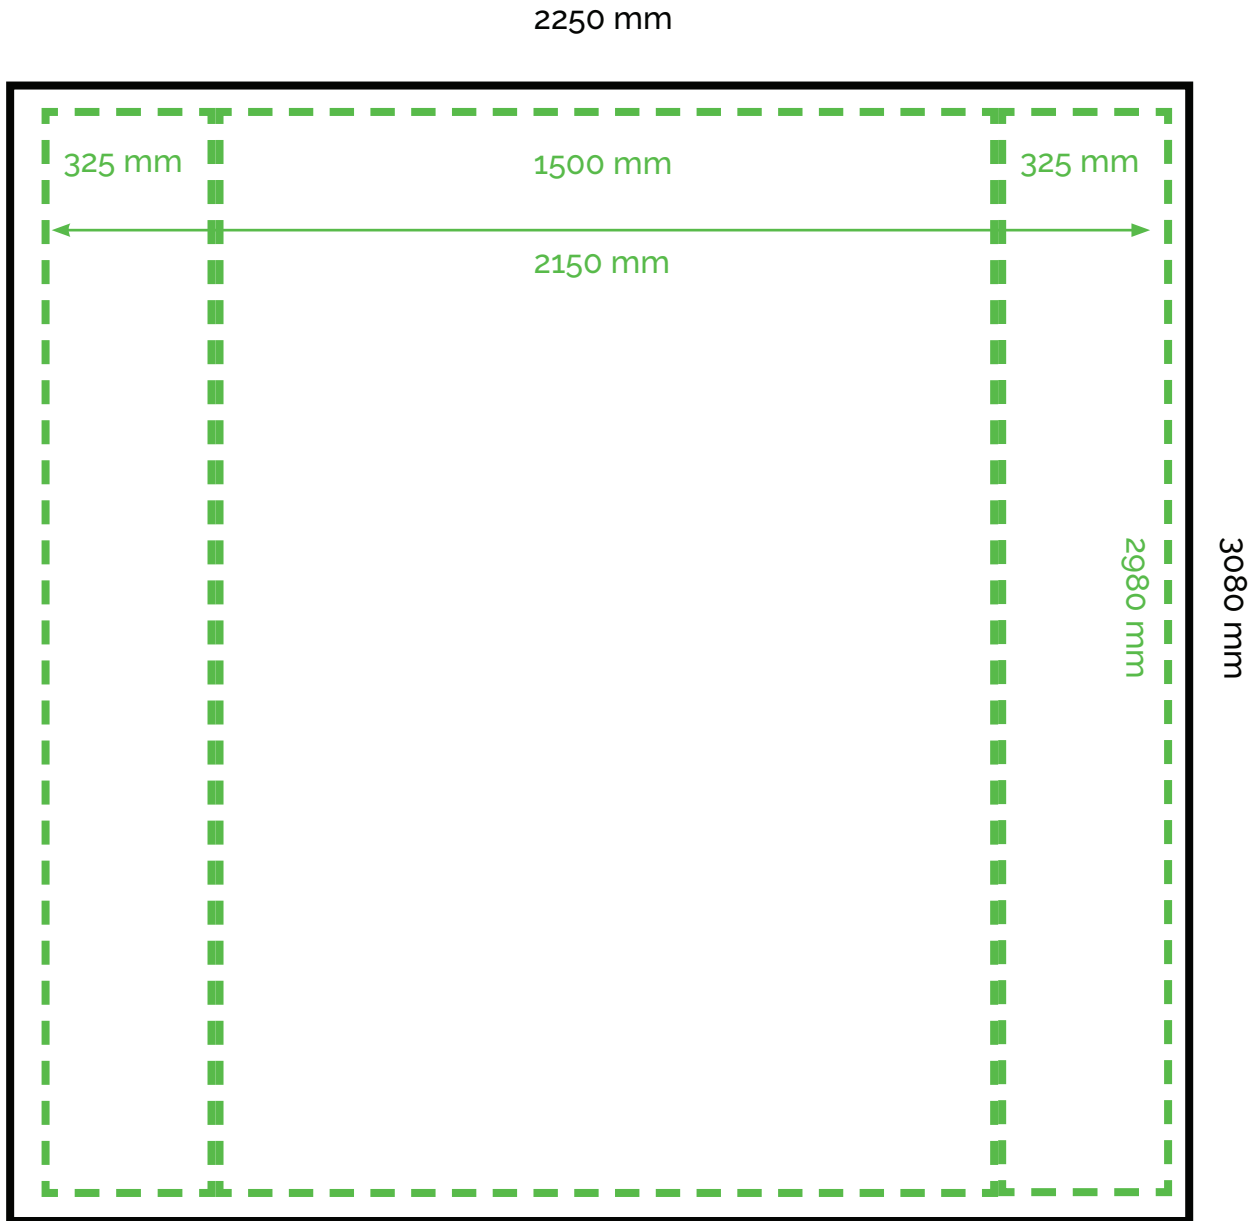

# 2x4 STRAIGHT

LAYOUT

- Bleed size  
2250 mm W x 3080 mm H
- - -** The main area of printing  
2150 mm W x 2980 mm H