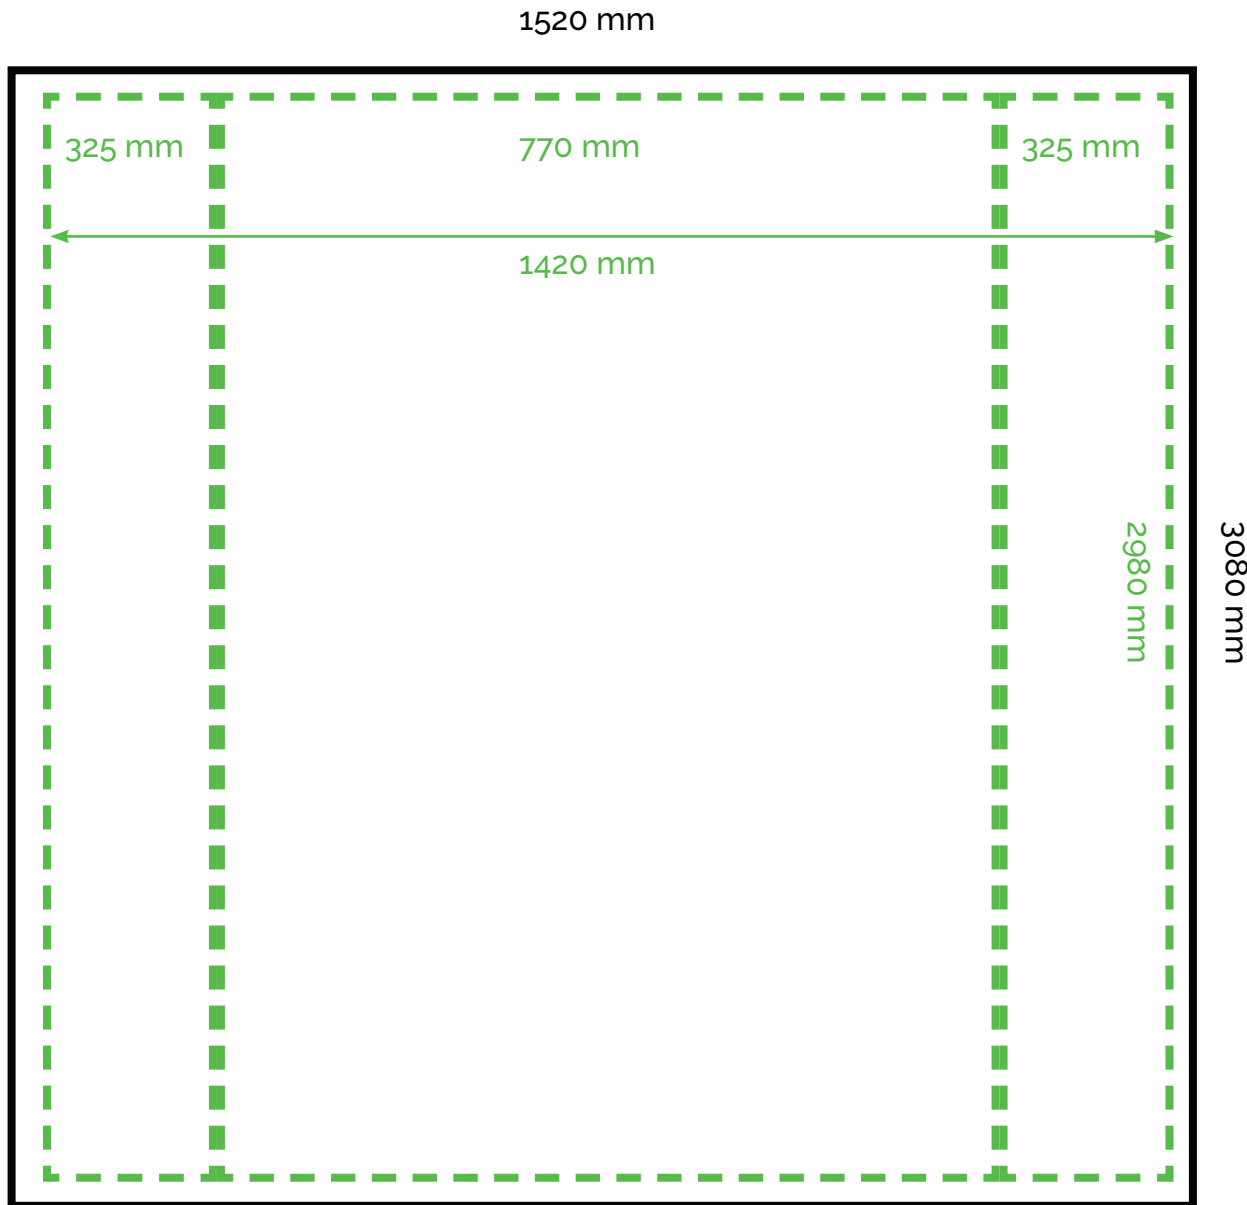

# 1X4 STRAIGHT

LAYOUT

-  Bleed size  
1520 mm W x 3080 mm H
-  The main area of printing  
1420 mm W x 2980 mm H