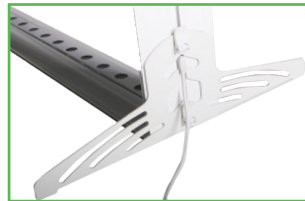

## Description

**Bright:** The integrated backlighting draws the attention to you and your product you have always deserved.

**Fast:** Our Light Box does not need any tool. The intelligent and intuitive plug-in system enables quick and easy assembly within a few minutes.

- The textiles can be rapidly and easily replaced
- Lightweight plastic construction
- Cables Integrated
- the bag is included
- Easy panel switching