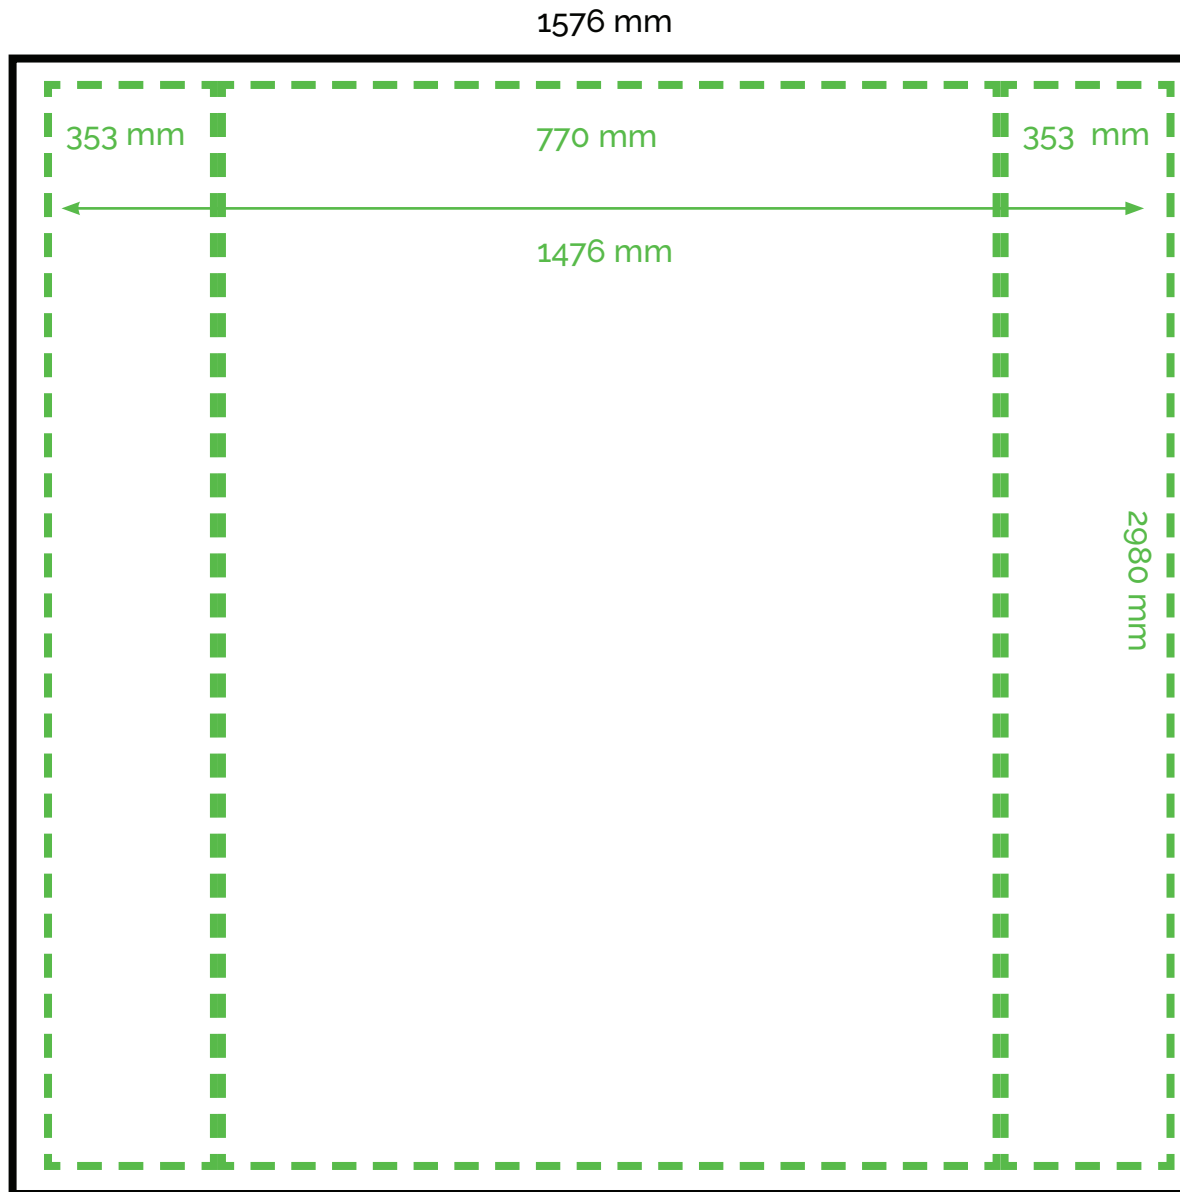

1X4 STRAIGHT PLUS

LAYOUT

-  Bleed size
1576 mm W x 3080 mm H
-  The main area of printing
1476 mm W x 2980 mm H