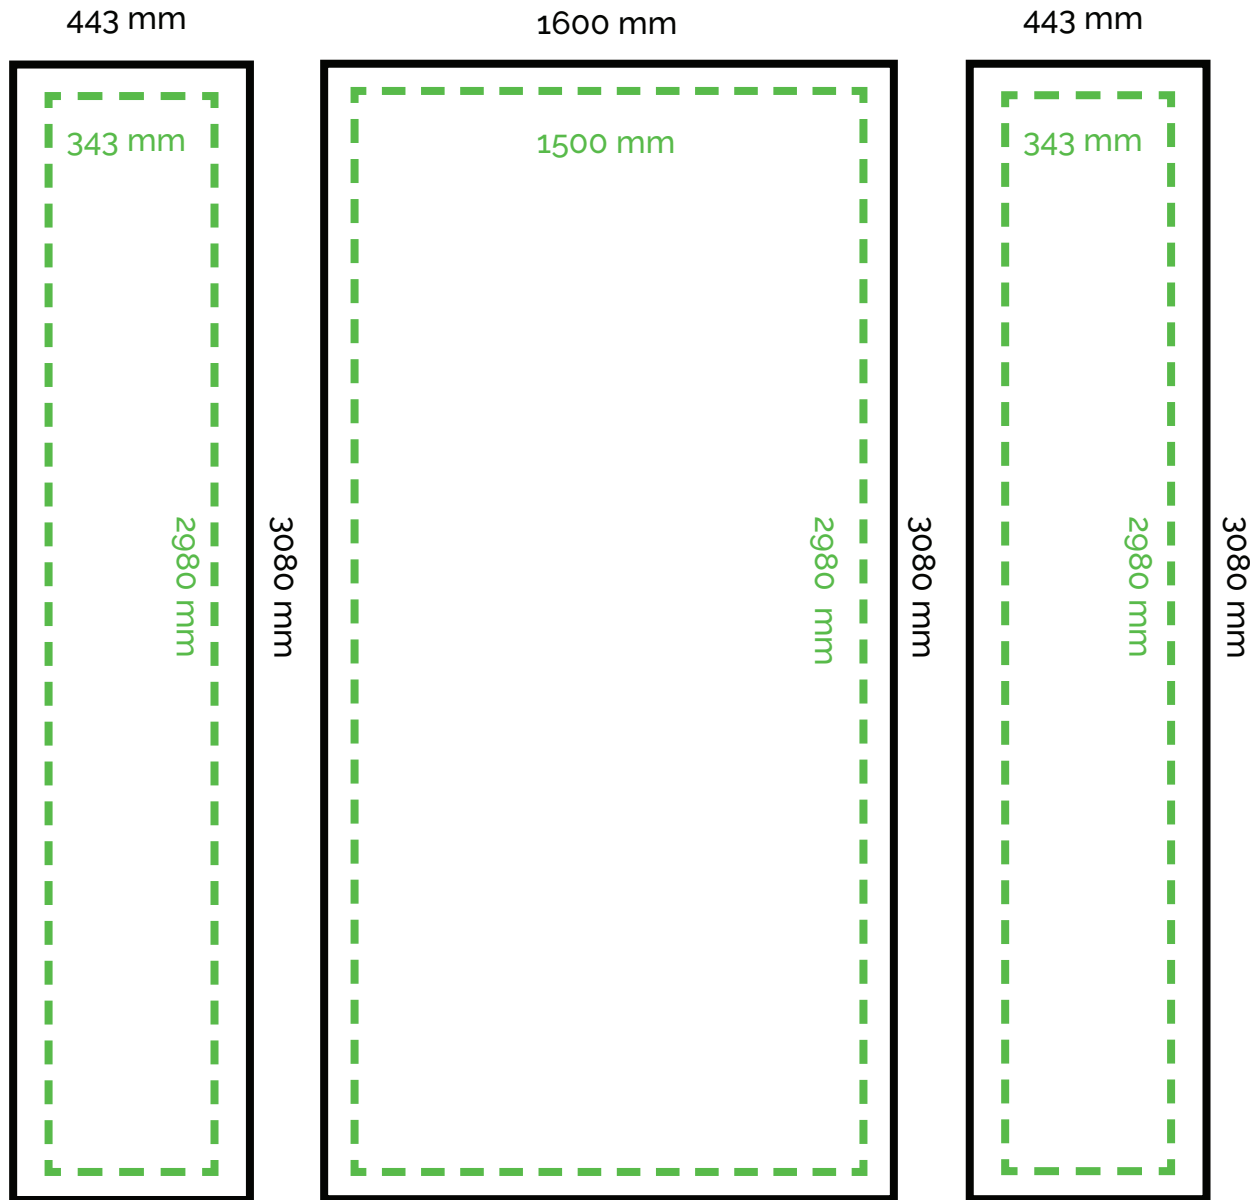

2x4 STRAIGHT PLUS (separate)

LAYOUT

- Bleed size
- Center: 1600 mm W x 3080 mm H
- Endcaps: 443 mm W x 3080 mm H
- - -** The main area of printing
- Center: 1500 mm W x 2980 mm H
- Endcaps: 343 mm W x 2980 mm H