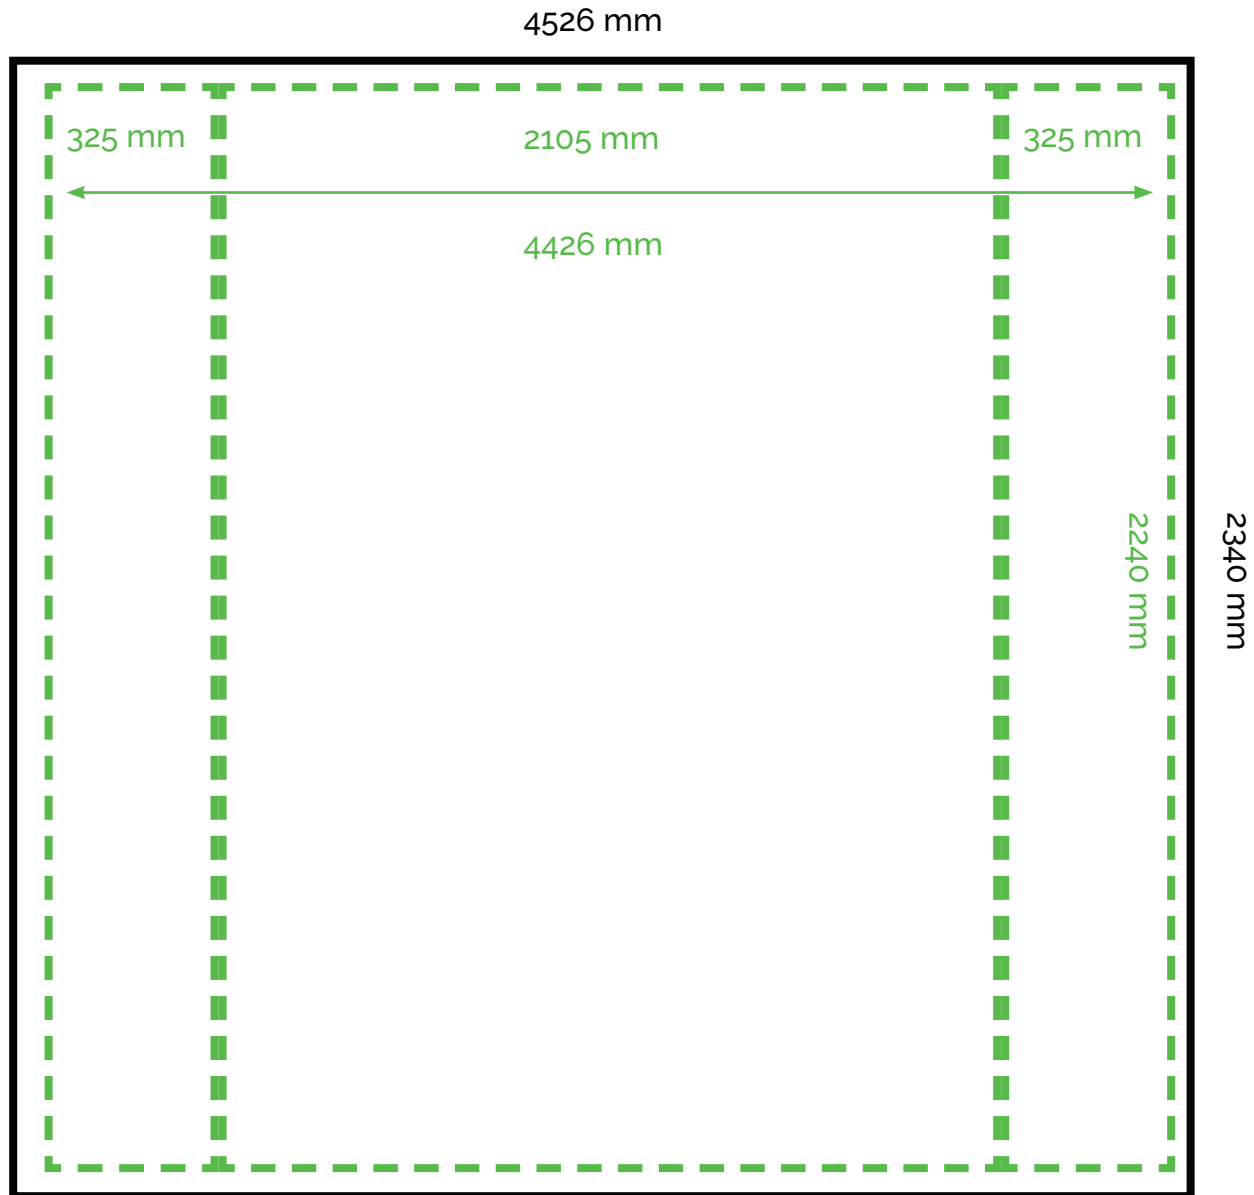

3X3 CURVED

LAYOUT

-  Bleed size
4526 mm W x 2340 mm H
-  The main area of printing
4426 mm W x 2240 mm H