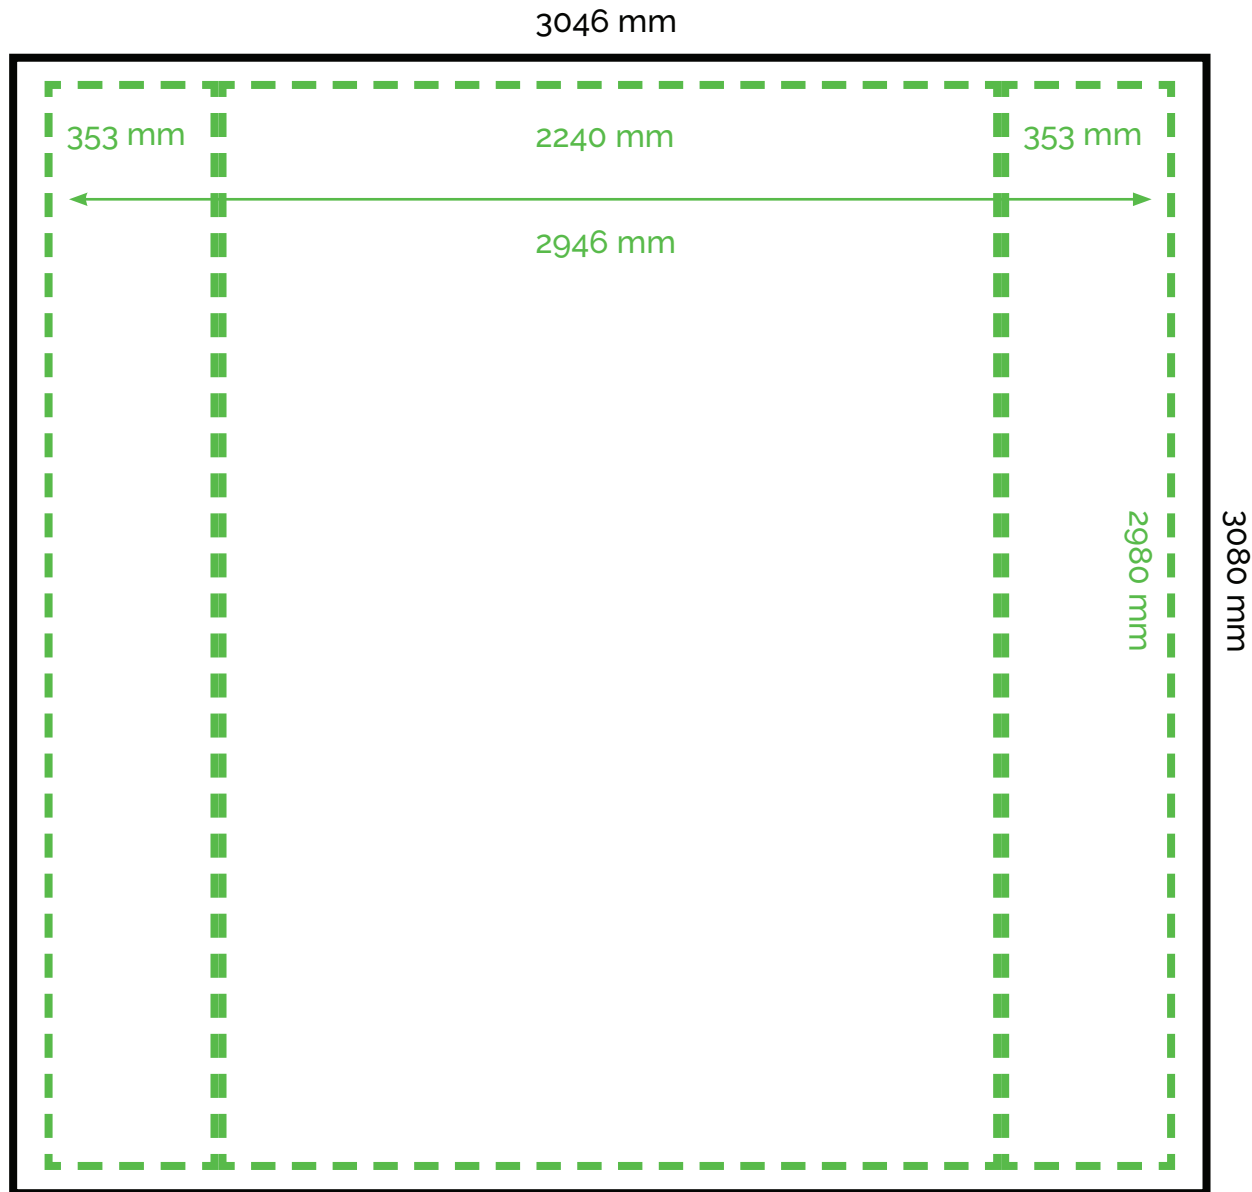

3X4 STRAIGHT PLUS

LAYOUT

-  Bleed size
3046 mm W x 3080 mm H
-  The main area of printing
2946 mm W x 2980 mm H