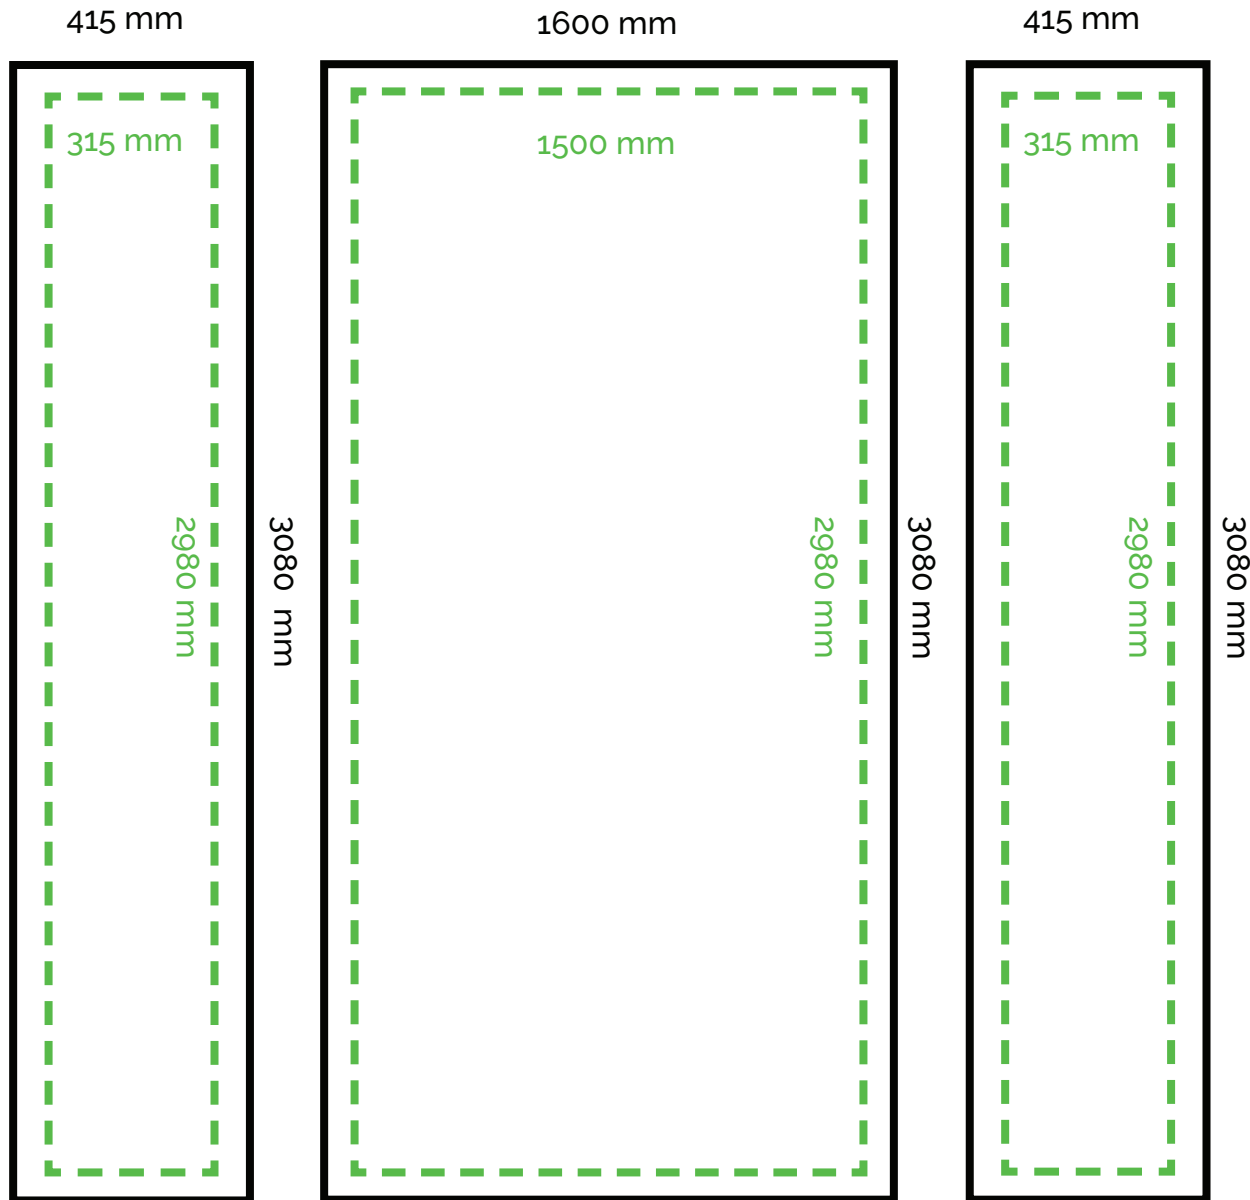

2x4 STRAIGHT (separate)

LAYOUT

-  Bleed size
- Center: 1600 mm W x 3080 mm H
- Endcaps: 415 mm W x 3080 mm H
-  The main area of printing
- Center: 1500 mm W x 2980 mm H
- Endcaps: 315 mm W x 2980 mm H