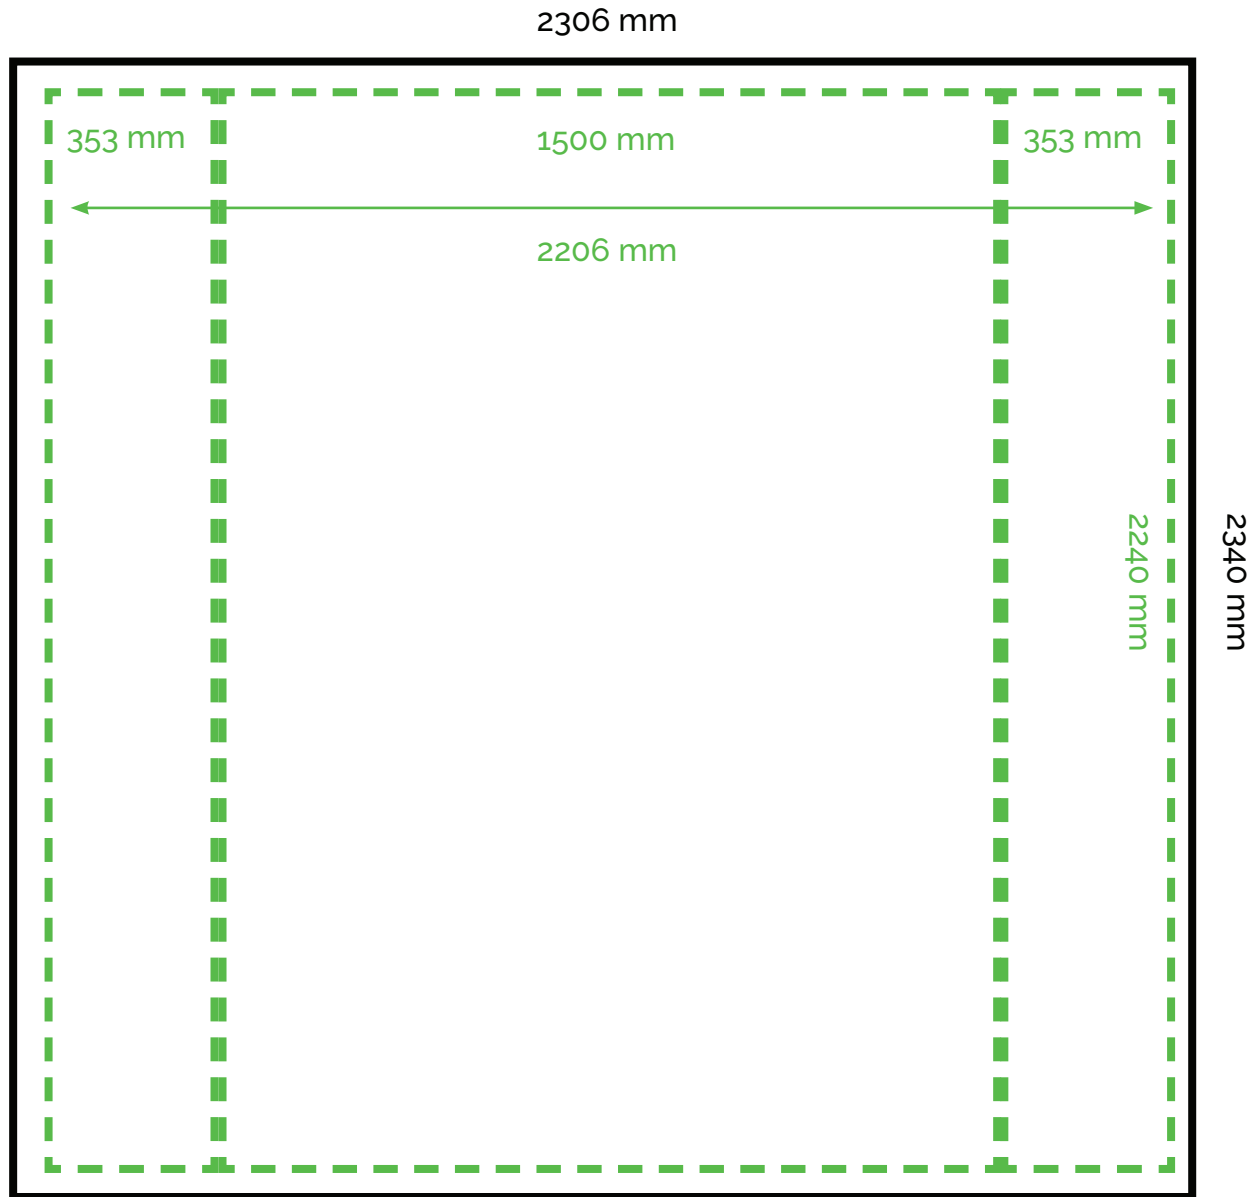

# 2x3 STRAIGHT PLUS

LAYOUT

-  Bleed size  
2306 mm W x 2340 mm H
-  The main area of printing  
2206 mm W x 2240 mm H