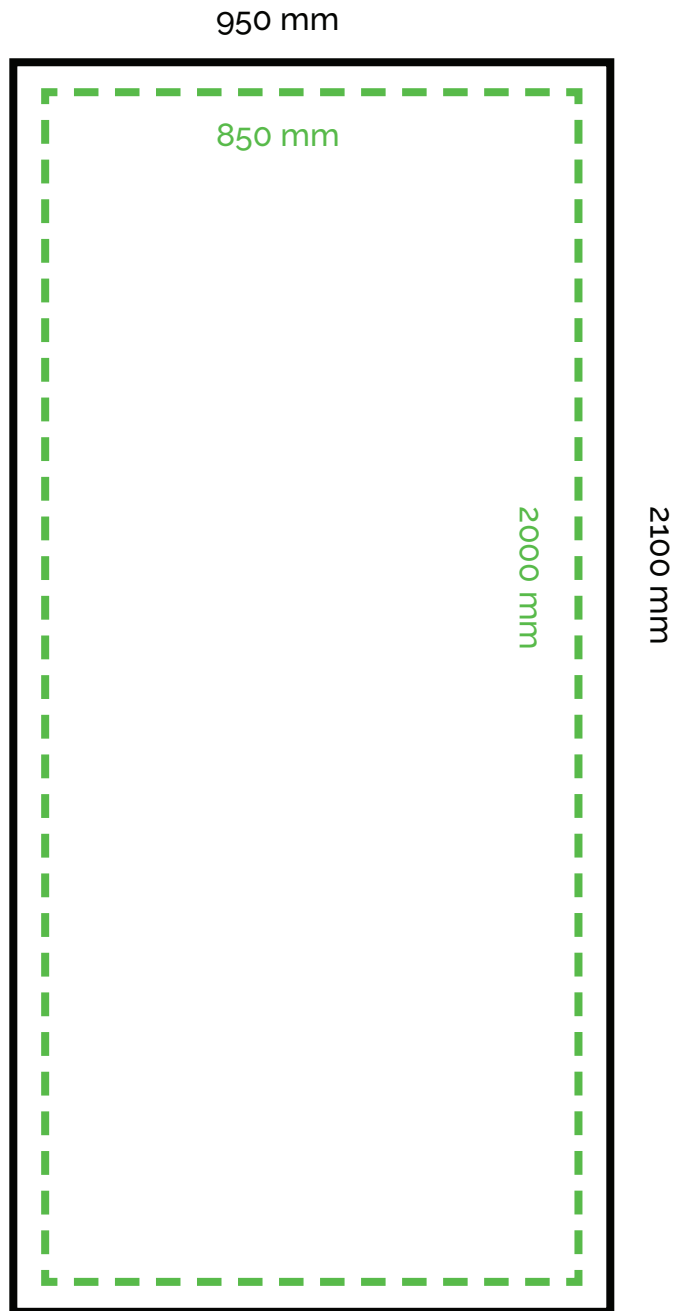

QUICK Frame 60cm

LAYOUT

— Bleed size 950 mm W x 2100 mm H

- - - The main area of printing 850mm W x 2000 mm H