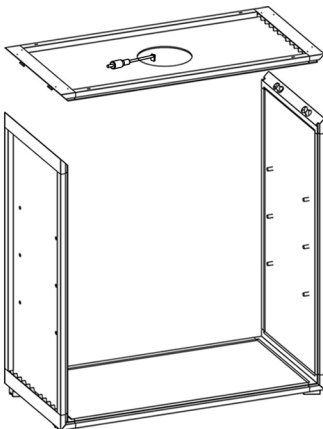

Carry bag
X1

Bottom panel
X1

Top panel
with light
X1

Side panel
X2

Middle shelf
X1

INTERNAL SHOWCASE

Packing Details

Item No.	Size (CM)	Packing (PC/CTN)	Ctn Size (CM)	Meas.(CBM)	G.W.(KGS)
A111253144	70×70×34	1	73×38×15	0.042	8.8

Top panel
with light

Side panel

Side panel

Bottom panel

Step3

Step1

Step4

Step2