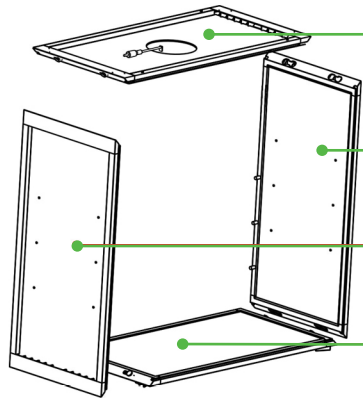

Carry bag
X1

Bottom panel
X1

Top panel
with light
X1

Side panel
X2

Middle shelf
X1

INTERNAL SHOWCASE

Packing Details

Item No.	Size (CM)	Packing (PC/CTN)	Ctn Size (CM)	Meas.(CBM)	G.W.(KGS)
A111253144	70×70×34	1	73×38×15	0.042	8.8

Top panel
with light

Side panel

Side panel

Bottom panel

Step3

Step1

Step4

Step2