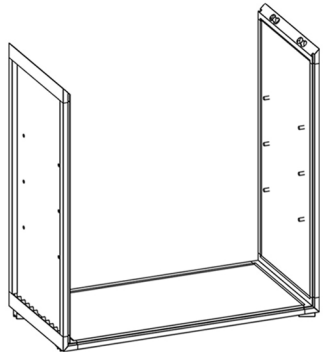

Carry bag
X1

Bottom panel
X1

Top panel
with light
X1

Side panel
X2

Middle shelf
X1

INTERNAL SHOWCASE

Packing Details

Item No.	Size (CM)	Packing (PC/CTN)	Ctn Size (CM)	Meas.(CBM)	G.W.(KGS)
A111253144	70×70×34	1	73×38×15	0.042	8.8

Top panel
with light

Side panel

Side panel

Bottom panel

Step3

Step1

Step4

Step2