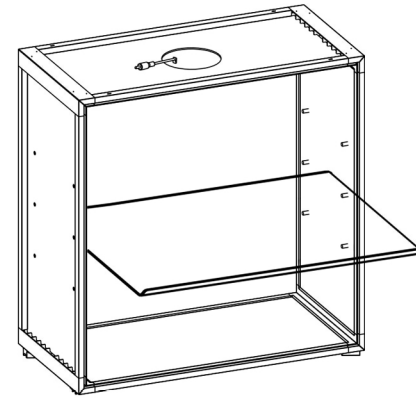

Carry bag
X1

Bottom panel
X1

Top panel
with light
X1

Side panel
X2

Middle shelf
X1

INTERNAL SHOWCASE

Packing Details

Item No.	Size (CM)	Packing (PC/CTN)	Ctn Size (CM)	Meas.(CBM)	G.W.(KGS)
A111253144	70×70×34	1	73×38×15	0.042	8.8

Top panel
with light

Side panel

Side panel

Bottom panel

Step3

Step1

Step4

Step2