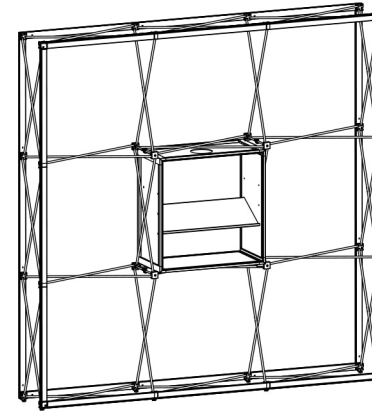

Carry bag
X1

Bottom panel
X1

Top panel
with light
X1

Side panel
X2

Middle shelf
X1

INTERNAL SHOWCASE

Packing Details

Item No.	Size (CM)	Packing (PC/CTN)	Ctn Size (CM)	Meas.(CBM)	G.W.(KGS)
A111253144	70×70×34	1	73×38×15	0.042	8.8

Top panel
with light

Side panel

Side panel

Bottom panel

Step3

Step1

Step4

Step2