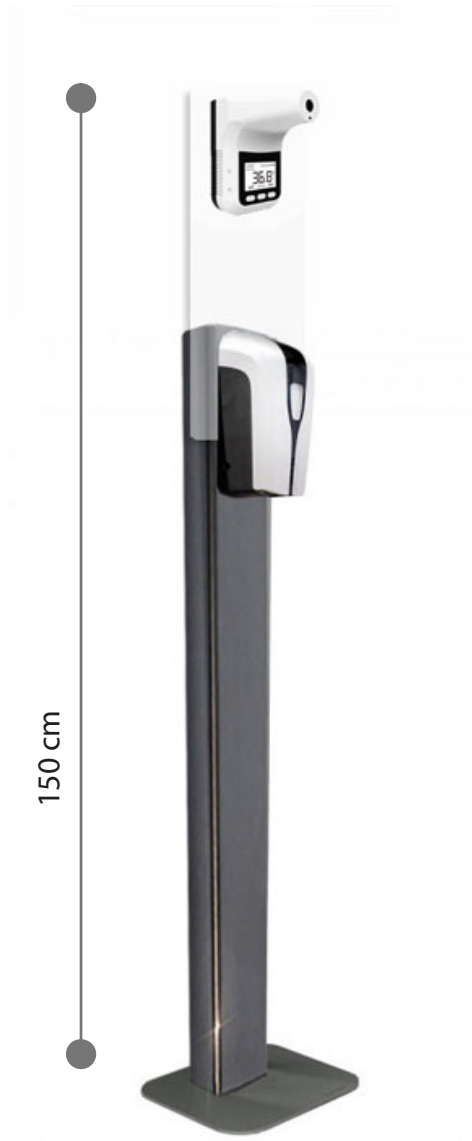

# LUXURY STEEL POLE

	18071	18072	1833	18073
#	Luxury steel pole	Top PC Board	Thermometer	Deep tray
	2pcs/CTN	50pcs/CTN	12pcs/CTN	10pcs/CTN
	8 Kgs / piece	0.5 Kgs / piece	0.3 Kgs / piece	1 Kgs / piece

DISPENSER

TOP PC BOARD

Deep Tray

THERMOMETER