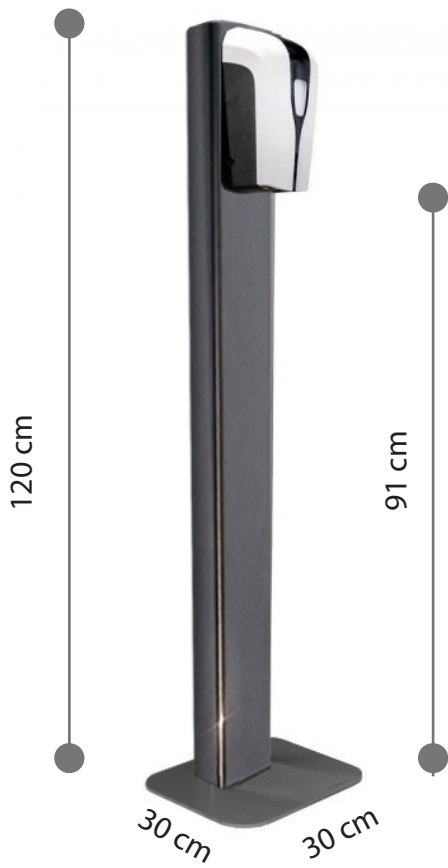

# LUXURY STEEL POLE

	18071	18072	1833	18073
#	Luxury steel pole	Top PC Board	Thermometer	Deep tray
	2pcs/CTN	50pcs/CTN	12pcs/CTN	10pcs/CTN
	8 Kgs / piece	0.5 Kgs / piece	0.3 Kgs / piece	1 Kgs / piece

DISPENSER

TOP PC BOARD

Deep Tray

THERMOMETER