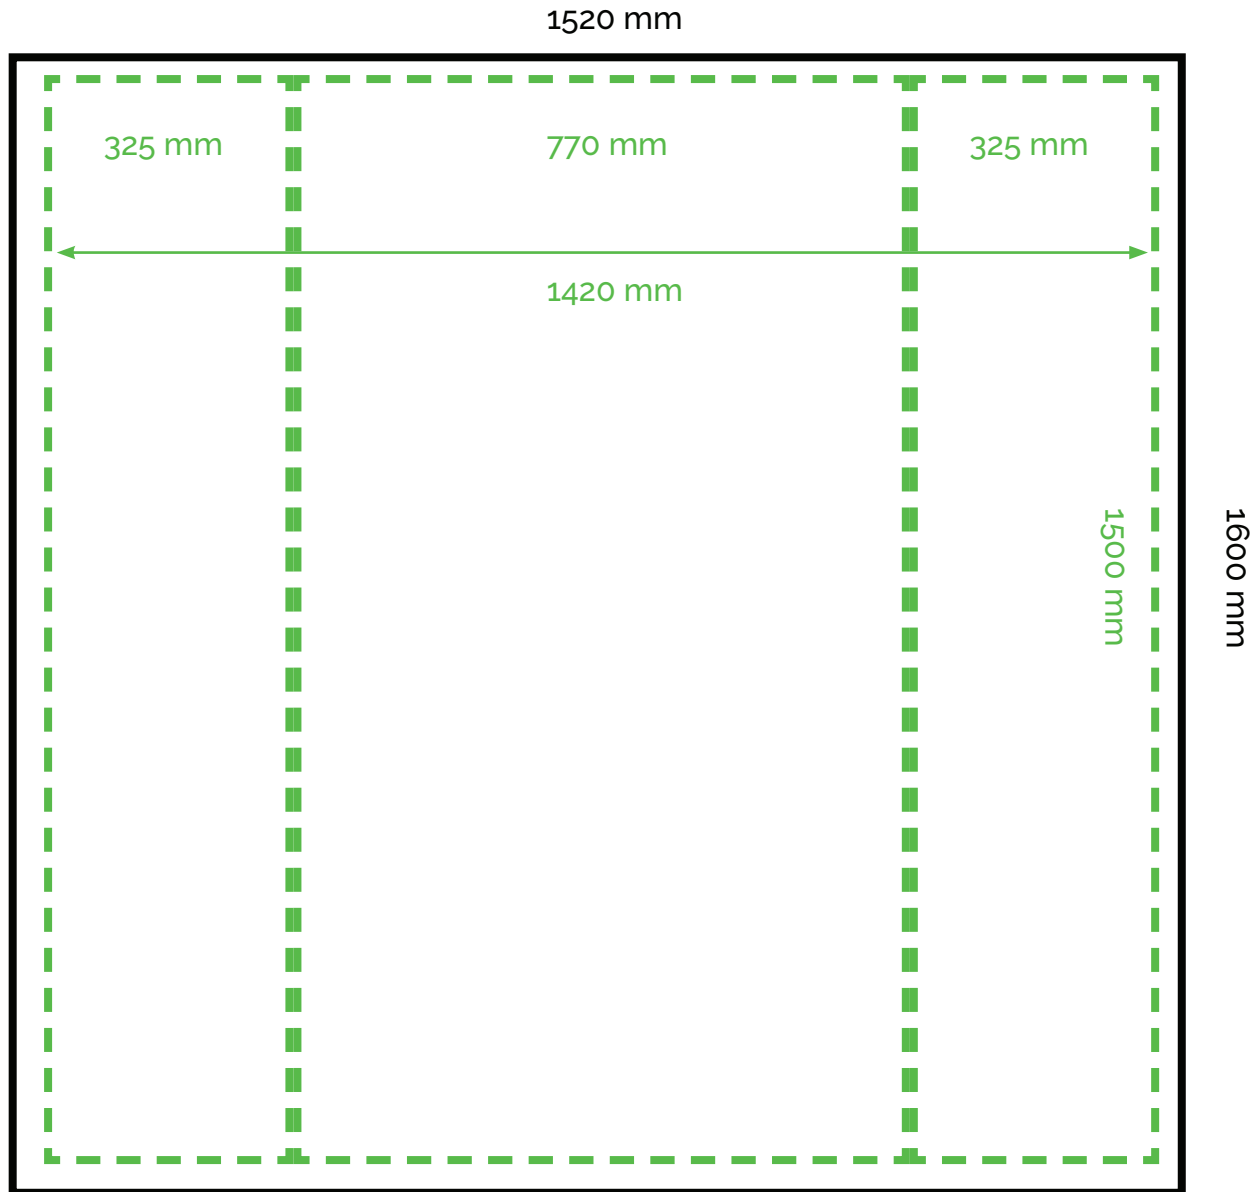

1X2 STRAIGHT

LAYOUT

-  Bleed size
1520 mm W x 1600 mm H
-  The main area of printing
1420 mm W x 1500 mm H