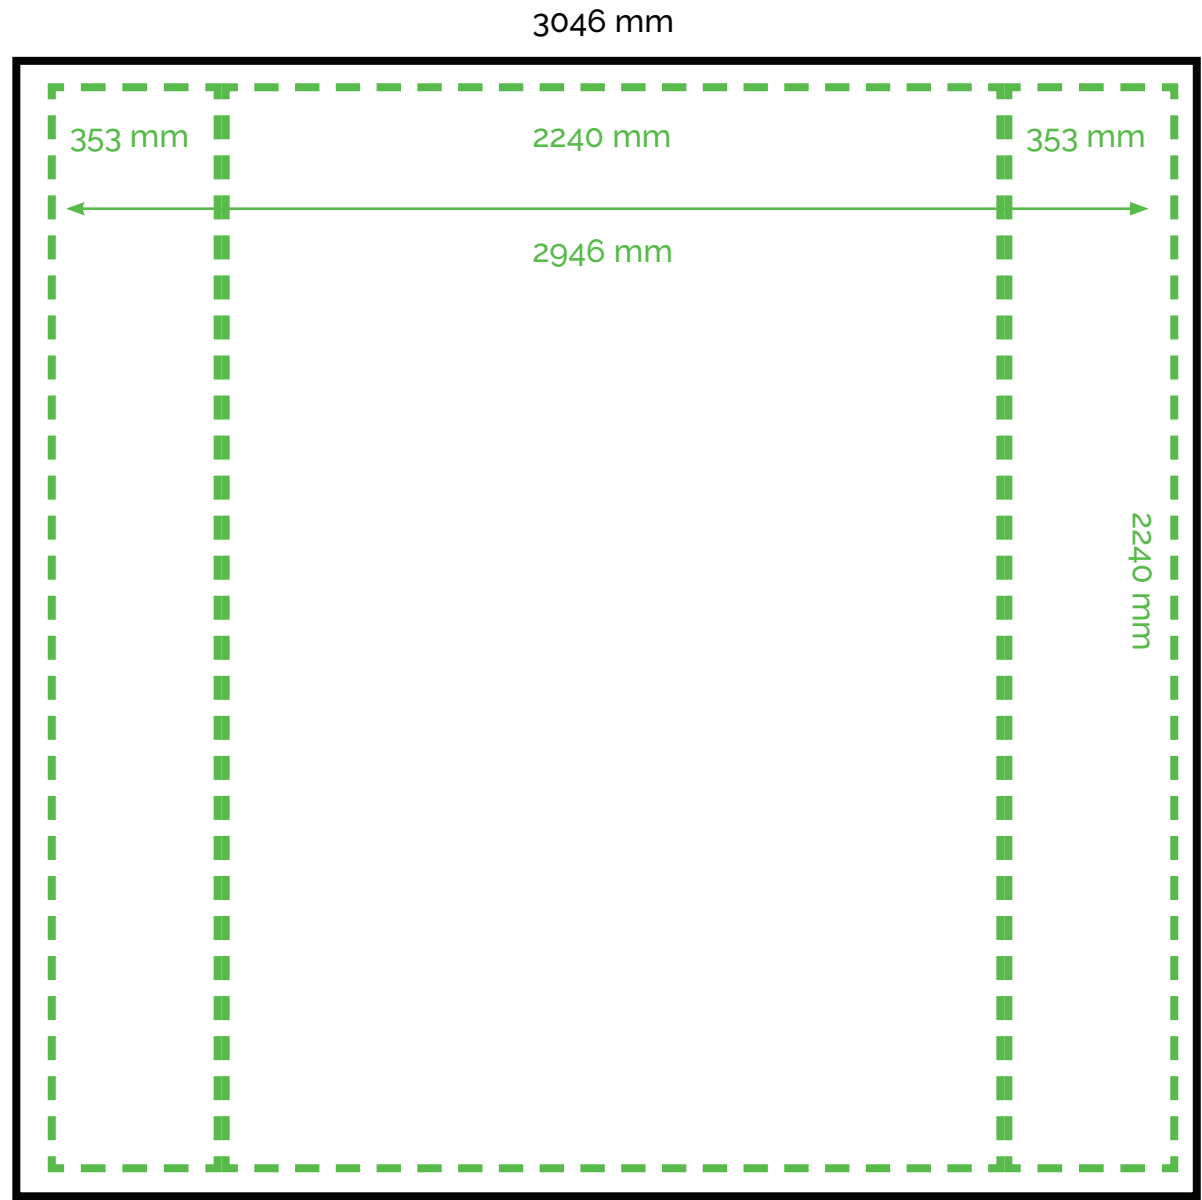

3X3 STRAIGHT PLUS

LAYOUT

- Bleed size
3046 mm W x 2340 mm H
- - -** The main area of printing
2946mm W x 2240 mm H