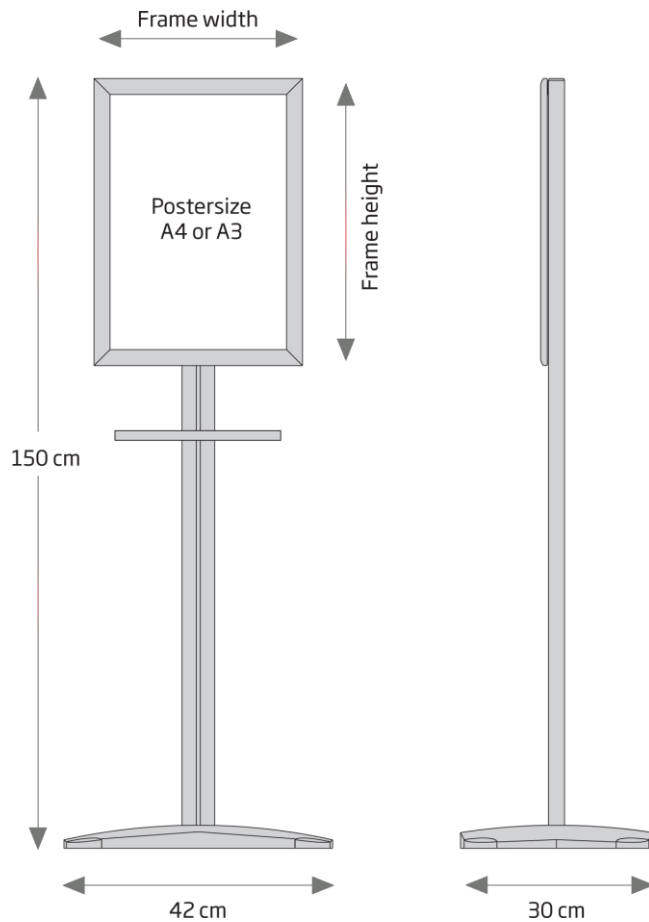

MULTI STAND DISPENSER

Article 47709-2905
Article 47709
Article 47709-2885
Article 1807

Weight 8,5Kgs

MULTI STAND 150cm POLE + BASE 42x30cm
SNAP FRAME A4 21x29,7cm
ROUND SHELF
Dispenser 500ml drop pump (GEL or Liquid)