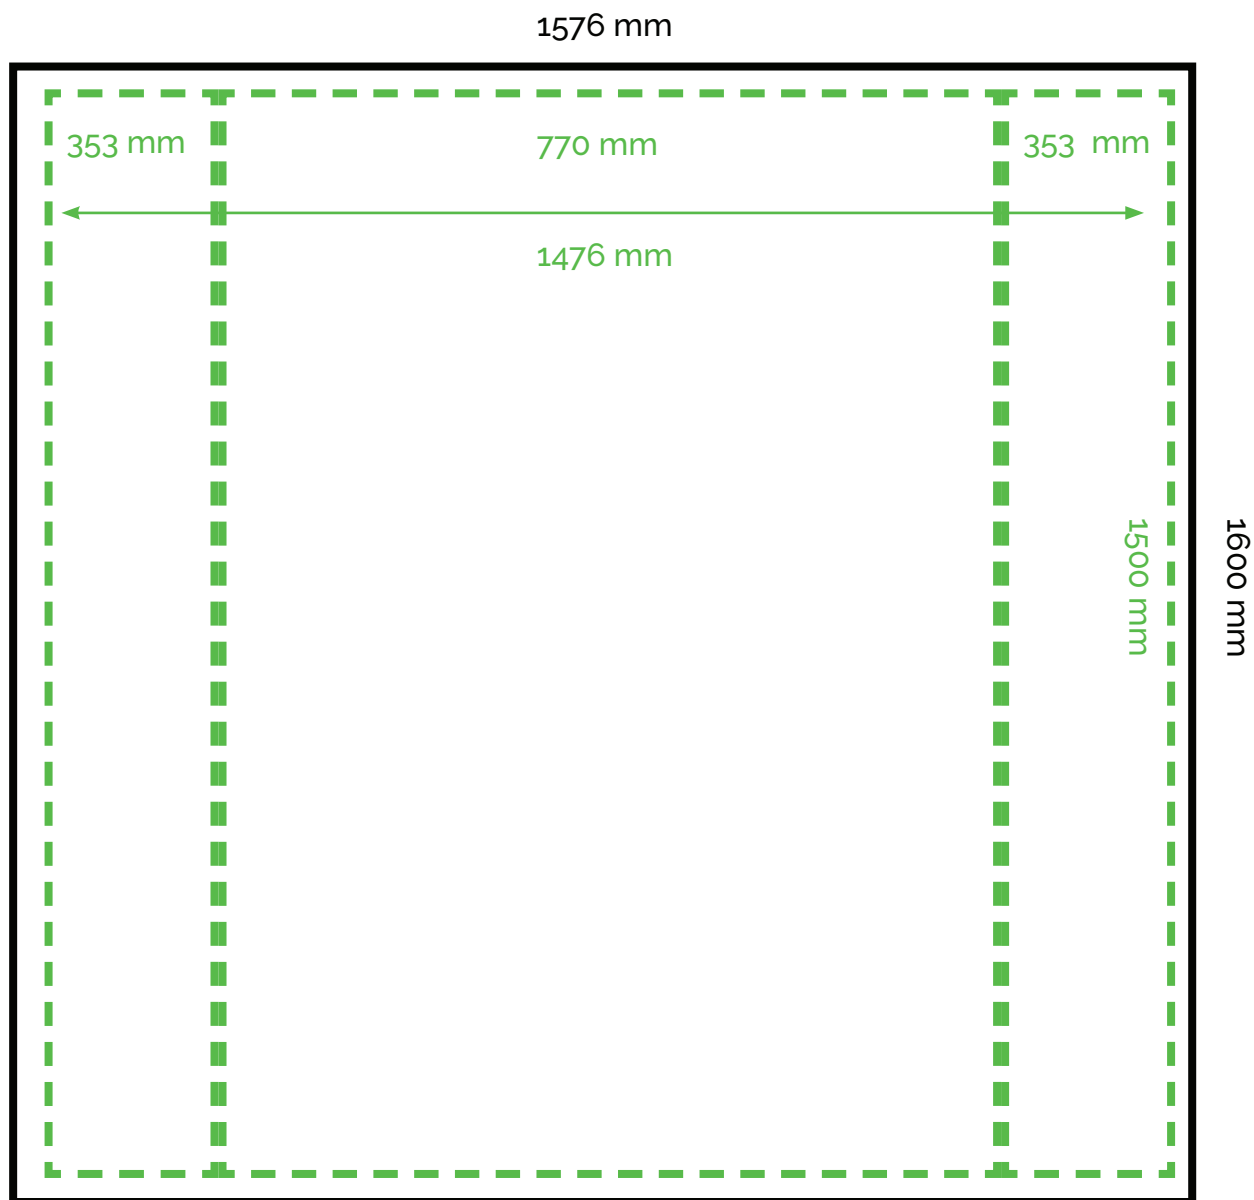

1x2 STRAIGHT PLUS

LAYOUT

-  Bleed size
1576 mm W x 1600 mm H
-  The main area of printing
1476 mm W x 1500 mm H